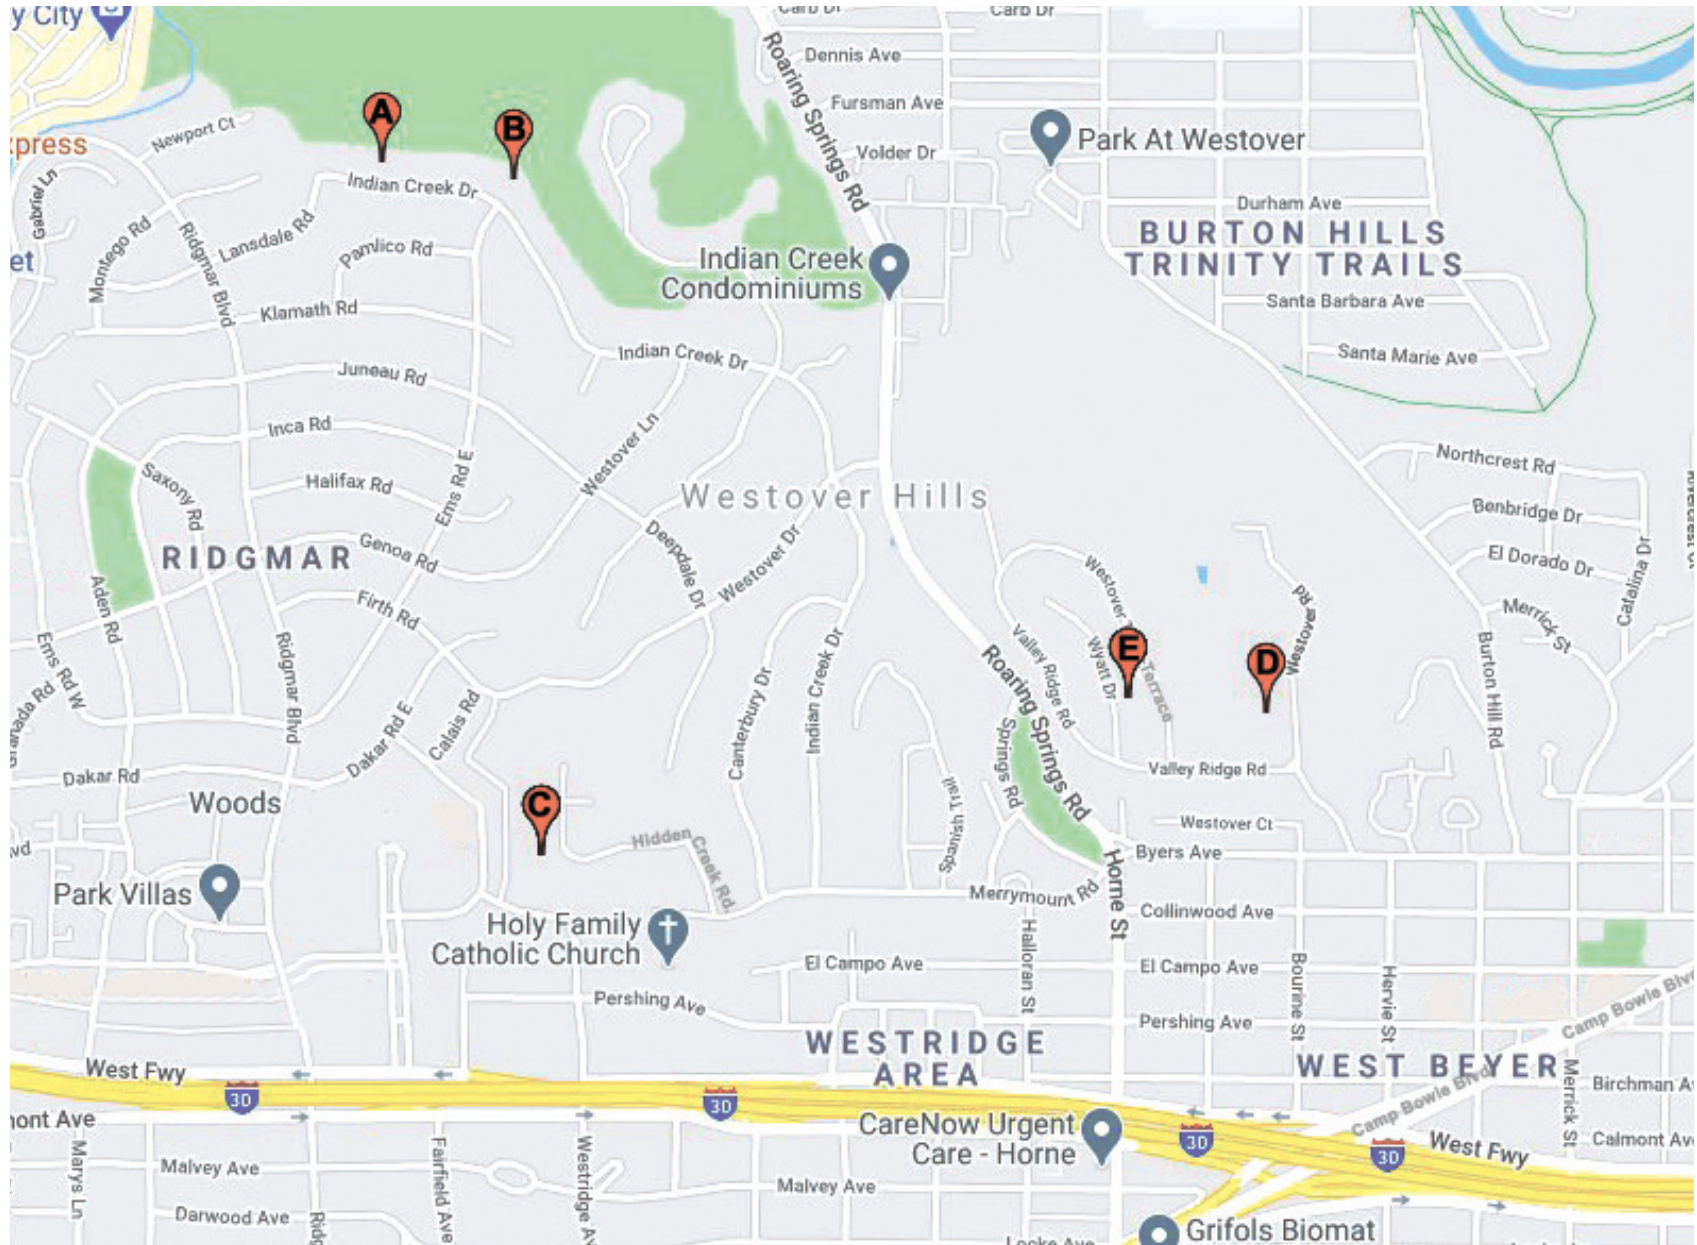

2020 Hidden Gardens Map

Gardens may be visited in any order.

- A - 6312 Indian Creek Drive
- B - 6236 Indian Creek Drive
- C - 2120 Hidden Creek Road

- D - 52 Westover Terrace
- E - 4 Westover Road

*Will Call location for ticket pick-up